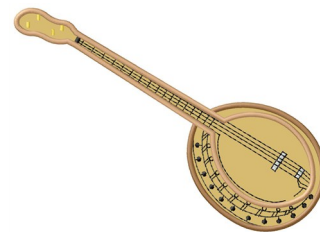

Name: Banjo

SKU: GSD01-ART438R

Brand: Grand Slam Designs

Unique Colors: 13 (9 color Stops)

Unique Colors

	Color Name (Color Code)	Manufacturer - Type
	Super White (1001) [No Color Selected]	madeira - rayon
	Dusty Lilac (1263) [No Color Selected]	madeira - rayon
	Crocus (286)	Exquisite - Polyester 1000m

Complete Color Sequence

#		Color Name (Color Code)	Manufacturer - Type
1		Super White (1001) [No Color Selected]	madeira - rayon
2		Super White (1001) [No Color Selected]	madeira - rayon
3		Crocus (286)	Exquisite - Polyester 1000m