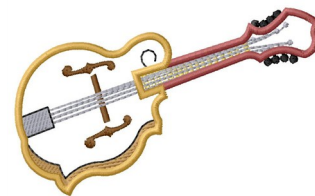

Name: Applique Mandolin Machine Embroidery Design

SKU: GSD01-ART435

Brand: Grand Slam Designs

Unique Colors: 13 (10 color Stops)

Unique Colors

	Color Name (Color Code)	Manufacturer - Type
	Super White (1001) [No Color Selected]	madeira - rayon
	Dusty Lilac (1263) [No Color Selected]	madeira - rayon
	Crocus (286)	Exquisite - Polyester 1000m

Complete Color Sequence

#		Color Name (Color Code)	Manufacturer - Type
1		Super White (1001) [No Color Selected]	madeira - rayon
2		Super White (1001) [No Color Selected]	madeira - rayon
3		Crocus (286)	Exquisite - Polyester 1000m