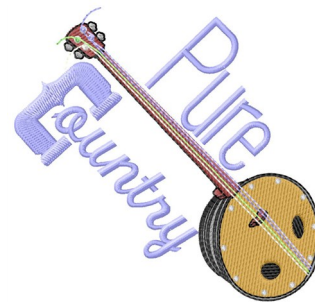

Name: Pure Country Machine Embroidery Design

SKU: GSD01-ART389T2

Brand: Grand Slam Designs

Unique Colors: 13 (10 color Stops)

Unique Colors

	Color Name (Color Code)	Manufacturer - Type
	Super White (1001) [No Color Selected]	madeira - rayon
	Dusty Lilac (1263) [No Color Selected]	madeira - rayon
	Crocus (286)	Exquisite - Polyester 1000m

Complete Color Sequence

#		Color Name (Color Code)	Manufacturer - Type
1		Super White (1001) [No Color Selected]	madeira - rayon
2		Super White (1001) [No Color Selected]	madeira - rayon
3		Crocus (286)	Exquisite - Polyester 1000m