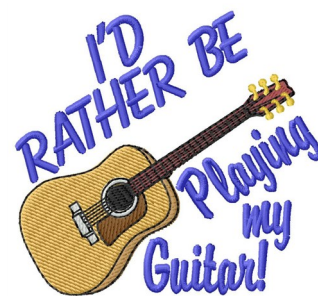

Name: Playing My Guitar Machine Embroidery Design

SKU: GSD01-ART375T3

Brand: Grand Slam Designs

Unique Colors: 13 (9 color Stops)

Unique Colors

	Color Name (Color Code)	Manufacturer - Type
	Super White (1001) [No Color Selected]	madeira - rayon
	Dusty Lilac (1263) [No Color Selected]	madeira - rayon
	Crocus (286)	Exquisite - Polyester 1000m