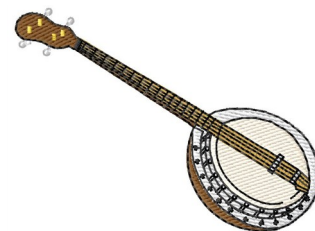

**Name:** Banjo

**SKU:** GSD01-ART369

**Brand:** Grand Slam Designs

**Unique Colors:** 13 (8 color Stops)

## Unique Colors

	<b>Color Name (Color Code)</b>	<b>Manufacturer - Type</b>
	Super White (1001) [No Color Selected]	madeira - rayon
	Dusty Lilac (1263) [No Color Selected]	madeira - rayon
	Crocus (286)	Exquisite - Polyester 1000m

# Complete Color Sequence

#		Color Name (Color Code)	Manufacturer - Type
1		Super White (1001) [No Color Selected]	madeira - rayon
2		Super White (1001) [No Color Selected]	madeira - rayon
3		Crocus (286)	Exquisite - Polyester 1000m