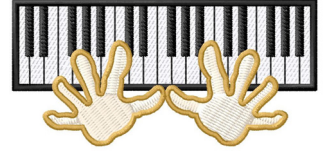

Name: Hands On Keyboard

SKU: GSD01-ART287

Brand: Grand Slam Designs

Unique Colors: 13 (4 color Stops)

Unique Colors

	Color Name (Color Code)	Manufacturer - Type
	Super White (1001) [No Color Selected]	madeira - rayon
	Dusty Lilac (1263) [No Color Selected]	madeira - rayon
	Crocus (286)	Exquisite - Polyester 1000m

Complete Color Sequence

#		Color Name (Color Code)	Manufacturer - Type
1		Super White (1001) [No Color Selected]	madeira - rayon
2		Super White (1001) [No Color Selected]	madeira - rayon
3		Crocus (286)	Exquisite - Polyester 1000m