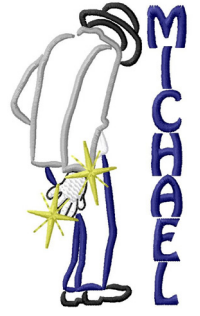

Name: Michael Jackosn

SKU: GSD01-ART215T1

Brand: Grand Slam Designs

Unique Colors: 13 (7 color Stops)

Unique Colors

	Color Name (Color Code)	Manufacturer - Type
	Super White (1001) [No Color Selected]	madeira - rayon
	Dusty Lilac (1263) [No Color Selected]	madeira - rayon
	Crocus (286)	Exquisite - Polyester 1000m