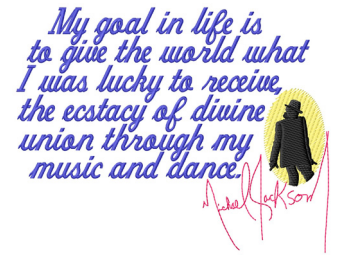

Name: Goal In Life

SKU: GSD01-ART196RT3

Brand: Grand Slam Designs

Unique Colors: 13 (4 color Stops)

Unique Colors

	Color Name (Color Code)	Manufacturer - Type
	Super White (1001) [No Color Selected]	madeira - rayon
	Dusty Lilac (1263) [No Color Selected]	madeira - rayon
	Crocus (286)	Exquisite - Polyester 1000m