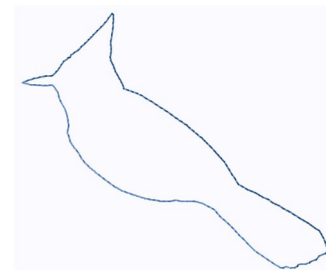

Name: Bluebird Outline Machine Embroidery Design

SKU: GSD01-APG430cut

Brand: Grand Slam Designs

Unique Colors: 13 (1 color Stops)

Unique Colors

	Color Name (Color Code)	Manufacturer - Type
	Super White (1001) [No Color Selected]	madeira - rayon
	Dusty Lilac (1263) [No Color Selected]	madeira - rayon
	Crocus (286)	Exquisite - Polyester 1000m

Complete Color Sequence

#		Color Name (Color Code)	Manufacturer - Type
1		Super White (1001) [No Color Selected]	madeira - rayon
2		Super White (1001) [No Color Selected]	madeira - rayon
3		Crocus (286)	Exquisite - Polyester 1000m