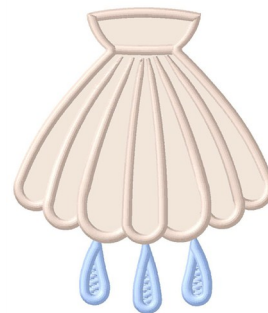

Name: Shell

SKU: GSD01-APG408R

Brand: Grand Slam Designs

Unique Colors: 13 (4 color Stops)

Unique Colors

	Color Name (Color Code)	Manufacturer - Type
	Super White (1001) [No Color Selected]	madeira - rayon
	Dusty Lilac (1263) [No Color Selected]	madeira - rayon
	Crocus (286)	Exquisite - Polyester 1000m

Complete Color Sequence

#		Color Name (Color Code)	Manufacturer - Type
1		Super White (1001) [No Color Selected]	madeira - rayon
2		Super White (1001) [No Color Selected]	madeira - rayon
3		Crocus (286)	Exquisite - Polyester 1000m