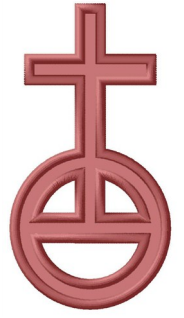

Name: Cross On Circle

SKU: GSD01-APG368R

Brand: Grand Slam Designs

Unique Colors: 13 (3 color Stops)

Unique Colors

	Color Name (Color Code)	Manufacturer - Type
	Super White (1001) [No Color Selected]	madeira - rayon
	Dusty Lilac (1263) [No Color Selected]	madeira - rayon
	Crocus (286)	Exquisite - Polyester 1000m

Complete Color Sequence

#		Color Name (Color Code)	Manufacturer - Type
1		Super White (1001) [No Color Selected]	madeira - rayon
2		Super White (1001) [No Color Selected]	madeira - rayon
3		Crocus (286)	Exquisite - Polyester 1000m