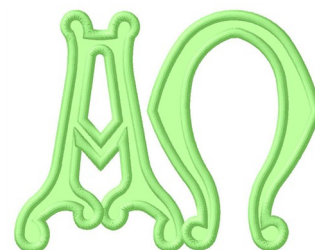

Name: Alpha Omega

SKU: GSD01-APG352R

Brand: Grand Slam Designs

Unique Colors: 13 (3 color Stops)

Unique Colors

	Color Name (Color Code)	Manufacturer - Type
	Super White (1001) [No Color Selected]	madeira - rayon
	Dusty Lilac (1263) [No Color Selected]	madeira - rayon
	Crocus (286)	Exquisite - Polyester 1000m

Complete Color Sequence

#		Color Name (Color Code)	Manufacturer - Type
1		Super White (1001) [No Color Selected]	madeira - rayon
2		Super White (1001) [No Color Selected]	madeira - rayon
3		Crocus (286)	Exquisite - Polyester 1000m