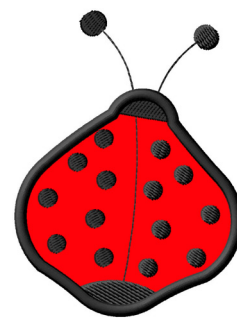

Name: Ladybug

SKU: GSD01-APG338

Brand: Grand Slam Designs

Unique Colors: 13 (3 color Stops)

Unique Colors

	Color Name (Color Code)	Manufacturer - Type
	Super White (1001) [No Color Selected]	madeira - rayon
	Dusty Lilac (1263) [No Color Selected]	madeira - rayon
	Crocus (286)	Exquisite - Polyester 1000m

Complete Color Sequence

#		Color Name (Color Code)	Manufacturer - Type
1		Super White (1001) [No Color Selected]	madeira - rayon
2		Super White (1001) [No Color Selected]	madeira - rayon
3		Crocus (286)	Exquisite - Polyester 1000m