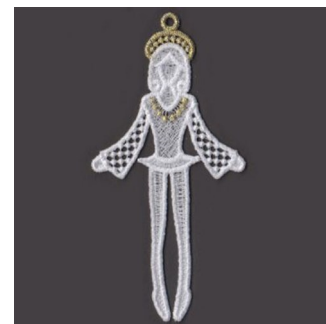

**Name:** 3D FSL Angels Machine Embroidery Design

**SKU:** AP01-APE2394\_007

**Brand:** Ace Points

**Unique Colors:** 13 (3 color Stops)

## Unique Colors

|  | <b>Color Name (Color Code)</b>         | <b>Manufacturer - Type</b>  |
|--|--|-----------------------------|
|  | Super White (1001) [No Color Selected] | madeira - rayon             |
|  | Dusty Lilac (1263) [No Color Selected] | madeira - rayon             |
|  | Crocus (286)                           | Exquisite - Polyester 1000m |

# Complete Color Sequence

| # |   | Color Name (Color Code)                | Manufacturer - Type            |
|---|---|--|--------------------------------|
| 1 |  | Super White (1001) [No Color Selected] | madeira - rayon                |
| 2 |  | Super White (1001) [No Color Selected] | madeira - rayon                |
| 3 |  | Crocus (286)                           | Exquisite - Polyester<br>1000m |