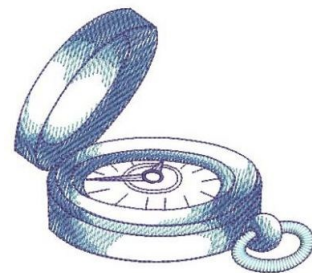

Name: Sketched Nautical Compass Machine
Embroidery Design

SKU: AP01-APE2097_010

Brand: Ace Points

Unique Colors: 13 (4 color Stops)

Unique Colors

	Color Name (Color Code)	Manufacturer - Type
	Super White (1001) [No Color Selected]	madeira - rayon
	Dusty Lilac (1263) [No Color Selected]	madeira - rayon
	Crocus (286)	Exquisite - Polyester 1000m

Complete Color Sequence

#		Color Name (Color Code)	Manufacturer - Type
1		Super White (1001) [No Color Selected]	madeira - rayon
2		Super White (1001) [No Color Selected]	madeira - rayon
3		Crocus (286)	Exquisite - Polyester 1000m