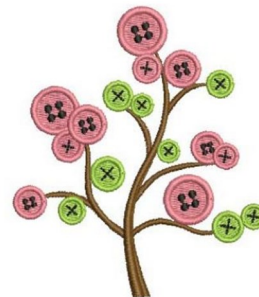

**Name:** Button Tree Machine Embroidery Design

**SKU:** AP01-APE1991\_011

**Brand:** Ace Points

**Unique Colors:** 13 (4 color Stops)

## Unique Colors

|  | <b>Color Name (Color Code)</b>         | <b>Manufacturer - Type</b>  |
|--|--|-----------------------------|
|  | Super White (1001) [No Color Selected] | madeira - rayon             |
|  | Dusty Lilac (1263) [No Color Selected] | madeira - rayon             |
|  | Crocus (286)                           | Exquisite - Polyester 1000m |

# Complete Color Sequence

| # |   | Color Name (Color Code)                | Manufacturer - Type            |
|---|---|--|--------------------------------|
| 1 |  | Super White (1001) [No Color Selected] | madeira - rayon                |
| 2 |  | Super White (1001) [No Color Selected] | madeira - rayon                |
| 3 |  | Crocus (286)                           | Exquisite - Polyester<br>1000m |