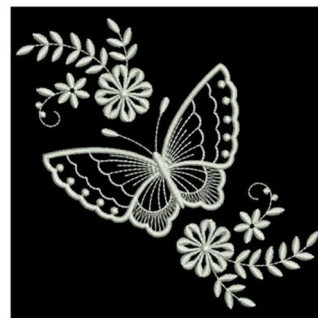

Name: Spring Butterfly Machine Embroidery Design

SKU: AP01-APE1735_006

Brand: Ace Points

Unique Colors: 13 (1 color Stops)

Unique Colors

	Color Name (Color Code)	Manufacturer - Type
	Super White (1001) [No Color Selected]	madeira - rayon
	Dusty Lilac (1263) [No Color Selected]	madeira - rayon
	Crocus (286)	Exquisite - Polyester 1000m

Complete Color Sequence

#		Color Name (Color Code)	Manufacturer - Type
1		Super White (1001) [No Color Selected]	madeira - rayon
2		Super White (1001) [No Color Selected]	madeira - rayon
3		Crocus (286)	Exquisite - Polyester 1000m