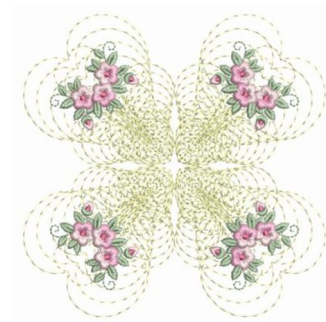

Name: Floral Qilt Block Machine Embroidery Design

SKU: AP01-APE1567_005

Brand: Ace Points

Unique Colors: 13 (6 color Stops)

Unique Colors

	Color Name (Color Code)	Manufacturer - Type
	Super White (1001) [No Color Selected]	madeira - rayon
	Dusty Lilac (1263) [No Color Selected]	madeira - rayon
	Crocus (286)	Exquisite - Polyester 1000m

Complete Color Sequence

#		Color Name (Color Code)	Manufacturer - Type
1		Super White (1001) [No Color Selected]	madeira - rayon
2		Super White (1001) [No Color Selected]	madeira - rayon
3		Crocus (286)	Exquisite - Polyester 1000m