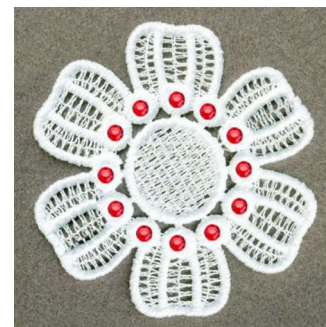

Name: 3D FSL Crystal Flowers Machine
Embroidery Design

SKU: AP01-APE1370_014

Brand: Ace Points

Unique Colors: 13 (1 color Stops)

Unique Colors

	Color Name (Color Code)	Manufacturer - Type
	Super White (1001) [No Color Selected]	madeira - rayon
	Dusty Lilac (1263) [No Color Selected]	madeira - rayon
	Crocus (286)	Exquisite - Polyester 1000m

Complete Color Sequence

#		Color Name (Color Code)	Manufacturer - Type
1		Super White (1001) [No Color Selected]	madeira - rayon
2		Super White (1001) [No Color Selected]	madeira - rayon
3		Crocus (286)	Exquisite - Polyester 1000m