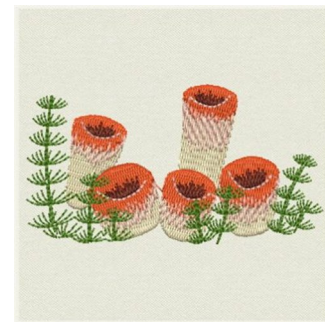

Name: Coral

SKU: AP01-APE1143_002

Brand: Ace Points

Unique Colors: 13 (5 color Stops)

Unique Colors

	Color Name (Color Code)	Manufacturer - Type
	Super White (1001) [No Color Selected]	madeira - rayon
	Dusty Lilac (1263) [No Color Selected]	madeira - rayon
	Crocus (286)	Exquisite - Polyester 1000m

Complete Color Sequence

#		Color Name (Color Code)	Manufacturer - Type
1		Super White (1001) [No Color Selected]	madeira - rayon
2		Super White (1001) [No Color Selected]	madeira - rayon
3		Crocus (286)	Exquisite - Polyester 1000m