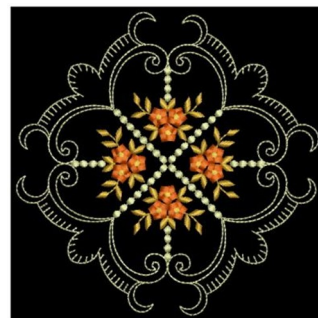

Name: Frilly Flowers Machine Embroidery Design

SKU: AP01-APE1078A_012

Brand: Ace Points

Unique Colors: 13 (3 color Stops)

Unique Colors

	Color Name (Color Code)	Manufacturer - Type
	Super White (1001) [No Color Selected]	madeira - rayon
	Dusty Lilac (1263) [No Color Selected]	madeira - rayon
	Crocus (286)	Exquisite - Polyester 1000m

Complete Color Sequence

#		Color Name (Color Code)	Manufacturer - Type
1		Super White (1001) [No Color Selected]	madeira - rayon
2		Super White (1001) [No Color Selected]	madeira - rayon
3		Crocus (286)	Exquisite - Polyester 1000m