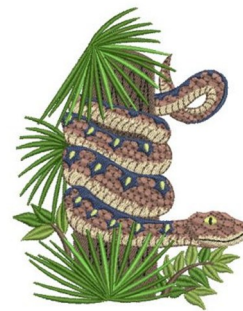

Name: Snakes Machine Embroidery Design

SKU: AP01-APE0995A_008

Brand: Ace Points

Unique Colors: 13 (13 color Stops)

Unique Colors

	Color Name (Color Code)	Manufacturer - Type
	Super White (1001) [No Color Selected]	madeira - rayon
	Dusty Lilac (1263) [No Color Selected]	madeira - rayon
	Crocus (286)	Exquisite - Polyester 1000m

Complete Color Sequence

#		Color Name (Color Code)	Manufacturer - Type
1		Super White (1001) [No Color Selected]	madeira - rayon
2		Super White (1001) [No Color Selected]	madeira - rayon
3		Crocus (286)	Exquisite - Polyester 1000m