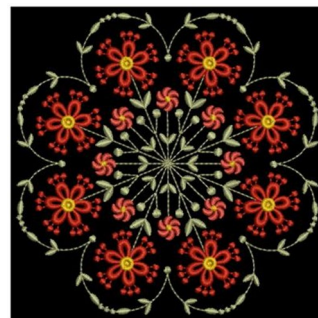

Name: Fabulous Flower Quilt Machine
Embroidery Design

SKU: AP01-APE0993A_004

Brand: Ace Points

Unique Colors: 13 (4 color Stops)

Unique Colors

	Color Name (Color Code)	Manufacturer - Type
	Super White (1001) [No Color Selected]	madeira - rayon
	Dusty Lilac (1263) [No Color Selected]	madeira - rayon
	Crocus (286)	Exquisite - Polyester 1000m

Complete Color Sequence

#		Color Name (Color Code)	Manufacturer - Type
1		Super White (1001) [No Color Selected]	madeira - rayon
2		Super White (1001) [No Color Selected]	madeira - rayon
3		Crocus (286)	Exquisite - Polyester 1000m