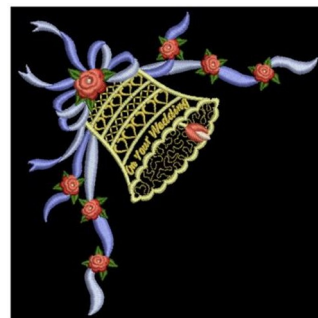

**Name:** Wedding Bell Corner Machine  
Embroidery Design

**SKU:** AP01-APE0971A\_009

**Brand:** Ace Points

**Unique Colors:** 13 (10 color Stops)

## Unique Colors

	<b>Color Name (Color Code)</b>	<b>Manufacturer - Type</b>
	Super White (1001) [No Color Selected]	madeira - rayon
	Dusty Lilac (1263) [No Color Selected]	madeira - rayon
	Crocus (286)	Exquisite - Polyester 1000m

# Complete Color Sequence

#		Color Name (Color Code)	Manufacturer - Type
1		Super White (1001) [No Color Selected]	madeira - rayon
2		Super White (1001) [No Color Selected]	madeira - rayon
3		Crocus (286)	Exquisite - Polyester 1000m