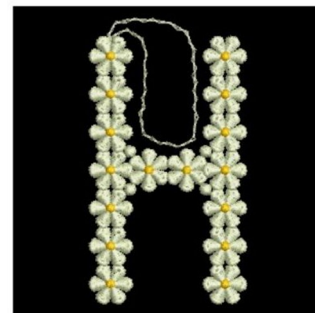

Name: FSL Floral Letter H Machine Embroidery Design

SKU: AP01-APE0942A_008

Brand: Ace Points

Unique Colors: 13 (3 color Stops)

Unique Colors

	Color Name (Color Code)	Manufacturer - Type
	Super White (1001) [No Color Selected]	madeira - rayon
	Dusty Lilac (1263) [No Color Selected]	madeira - rayon
	Crocus (286)	Exquisite - Polyester 1000m

Complete Color Sequence

#		Color Name (Color Code)	Manufacturer - Type
1		Super White (1001) [No Color Selected]	madeira - rayon
2		Super White (1001) [No Color Selected]	madeira - rayon
3		Crocus (286)	Exquisite - Polyester 1000m