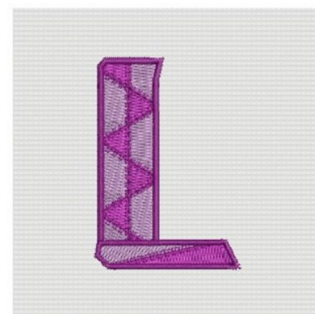

Name: Decorative Letter L Machine Embroidery Design

SKU: AP01-APE0930A_012

Brand: Ace Points

Unique Colors: 13 (3 color Stops)

Unique Colors

	Color Name (Color Code)	Manufacturer - Type
	Super White (1001) [No Color Selected]	madeira - rayon
	Dusty Lilac (1263) [No Color Selected]	madeira - rayon
	Crocus (286)	Exquisite - Polyester 1000m

Complete Color Sequence

#		Color Name (Color Code)	Manufacturer - Type
1		Super White (1001) [No Color Selected]	madeira - rayon
2		Super White (1001) [No Color Selected]	madeira - rayon
3		Crocus (286)	Exquisite - Polyester 1000m