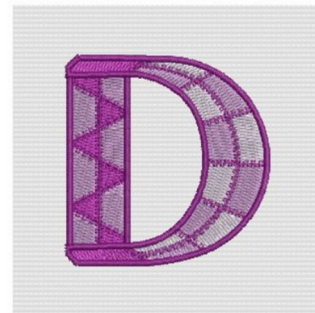

Name: Decorative Letter D Machine Embroidery Design

SKU: AP01-APE0930A_004

Brand: Ace Points

Unique Colors: 13 (4 color Stops)

Unique Colors

	Color Name (Color Code)	Manufacturer - Type
	Super White (1001) [No Color Selected]	madeira - rayon
	Dusty Lilac (1263) [No Color Selected]	madeira - rayon
	Crocus (286)	Exquisite - Polyester 1000m

Complete Color Sequence

#		Color Name (Color Code)	Manufacturer - Type
1		Super White (1001) [No Color Selected]	madeira - rayon
2		Super White (1001) [No Color Selected]	madeira - rayon
3		Crocus (286)	Exquisite - Polyester 1000m