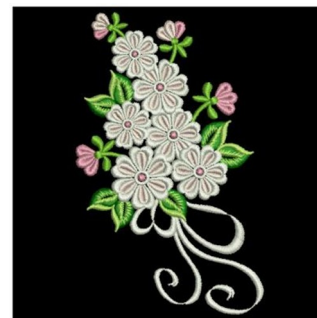

Name: Floral Bouquet

SKU: AP01-APE0801A_004

Brand: Ace Points

Unique Colors: 13 (7 color Stops)

Unique Colors

	Color Name (Color Code)	Manufacturer - Type
	Super White (1001) [No Color Selected]	madeira - rayon
	Dusty Lilac (1263) [No Color Selected]	madeira - rayon
	Crocus (286)	Exquisite - Polyester 1000m

Complete Color Sequence

#		Color Name (Color Code)	Manufacturer - Type
1		Super White (1001) [No Color Selected]	madeira - rayon
2		Super White (1001) [No Color Selected]	madeira - rayon
3		Crocus (286)	Exquisite - Polyester 1000m