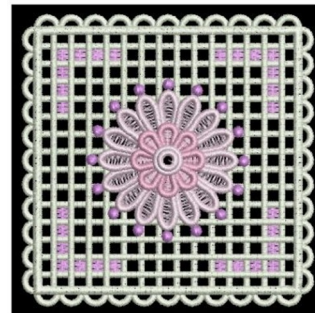

Name: FSL Floral Coaster Machine Embroidery Design

SKU: AP01-APE0784A010

Brand: Ace Points

Unique Colors: 13 (7 color Stops)

Unique Colors

	Color Name (Color Code)	Manufacturer - Type
	Super White (1001) [No Color Selected]	madeira - rayon
	Dusty Lilac (1263) [No Color Selected]	madeira - rayon
	Crocus (286)	Exquisite - Polyester 1000m

Complete Color Sequence

#		Color Name (Color Code)	Manufacturer - Type
1		Super White (1001) [No Color Selected]	madeira - rayon
2		Super White (1001) [No Color Selected]	madeira - rayon
3		Crocus (286)	Exquisite - Polyester 1000m