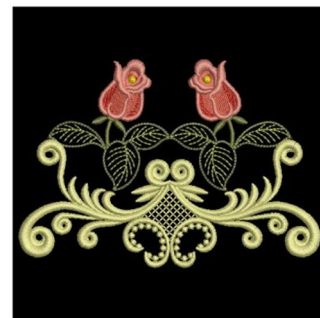

Name: Red Roses Machine Embroidery Design

SKU: AP01-APE0739A009

Brand: Ace Points

Unique Colors: 13 (8 color Stops)

Unique Colors

	Color Name (Color Code)	Manufacturer - Type
	Super White (1001) [No Color Selected]	madeira - rayon
	Dusty Lilac (1263) [No Color Selected]	madeira - rayon
	Crocus (286)	Exquisite - Polyester 1000m

Complete Color Sequence

#		Color Name (Color Code)	Manufacturer - Type
1		Super White (1001) [No Color Selected]	madeira - rayon
2		Super White (1001) [No Color Selected]	madeira - rayon
3		Crocus (286)	Exquisite - Polyester 1000m