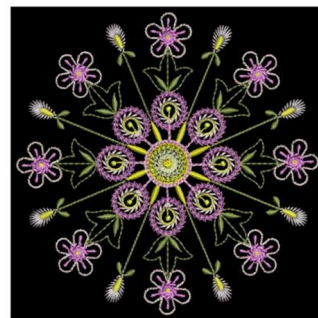

Name: Jacobean Quilt Blocks Machine
Embroidery Design

SKU: AP01-APE0655A003

Brand: Ace Points

Unique Colors: 13 (7 color Stops)

Unique Colors

	Color Name (Color Code)	Manufacturer - Type
	Super White (1001) [No Color Selected]	madeira - rayon
	Dusty Lilac (1263) [No Color Selected]	madeira - rayon
	Crocus (286)	Exquisite - Polyester 1000m

Complete Color Sequence

#		Color Name (Color Code)	Manufacturer - Type
1		Super White (1001) [No Color Selected]	madeira - rayon
2		Super White (1001) [No Color Selected]	madeira - rayon
3		Crocus (286)	Exquisite - Polyester 1000m