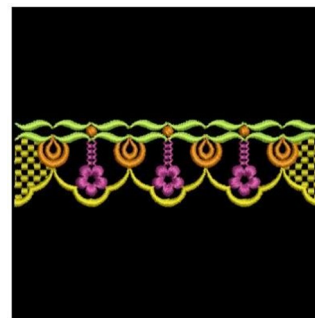

Name: Artistic Borders Machine Embroidery Design

SKU: AP01-APE0641A006

Brand: Ace Points

Unique Colors: 13 (4 color Stops)

Unique Colors

	Color Name (Color Code)	Manufacturer - Type
	Super White (1001) [No Color Selected]	madeira - rayon
	Dusty Lilac (1263) [No Color Selected]	madeira - rayon
	Crocus (286)	Exquisite - Polyester 1000m

Complete Color Sequence

#		Color Name (Color Code)	Manufacturer - Type
1		Super White (1001) [No Color Selected]	madeira - rayon
2		Super White (1001) [No Color Selected]	madeira - rayon
3		Crocus (286)	Exquisite - Polyester 1000m