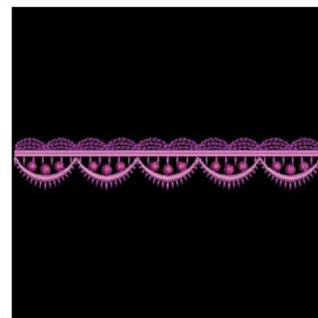

Name: Artistic Borders Machine Embroidery Design

SKU: AP01-APE0641A005

Brand: Ace Points

Unique Colors: 13 (3 color Stops)

Unique Colors

	Color Name (Color Code)	Manufacturer - Type
	Super White (1001) [No Color Selected]	madeira - rayon
	Dusty Lilac (1263) [No Color Selected]	madeira - rayon
	Crocus (286)	Exquisite - Polyester 1000m

Complete Color Sequence

#		Color Name (Color Code)	Manufacturer - Type
1		Super White (1001) [No Color Selected]	madeira - rayon
2		Super White (1001) [No Color Selected]	madeira - rayon
3		Crocus (286)	Exquisite - Polyester 1000m