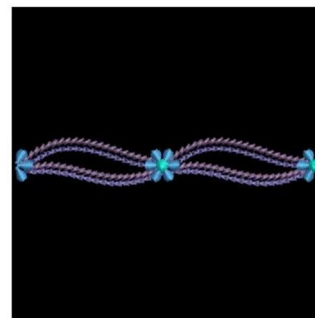

Name: Artistic Borders Machine Embroidery Design

SKU: AP01-APE0613A006

Brand: Ace Points

Unique Colors: 13 (4 color Stops)

Unique Colors

	Color Name (Color Code)	Manufacturer - Type
	Super White (1001) [No Color Selected]	madeira - rayon
	Dusty Lilac (1263) [No Color Selected]	madeira - rayon
	Crocus (286)	Exquisite - Polyester 1000m

Complete Color Sequence

#		Color Name (Color Code)	Manufacturer - Type
1		Super White (1001) [No Color Selected]	madeira - rayon
2		Super White (1001) [No Color Selected]	madeira - rayon
3		Crocus (286)	Exquisite - Polyester 1000m