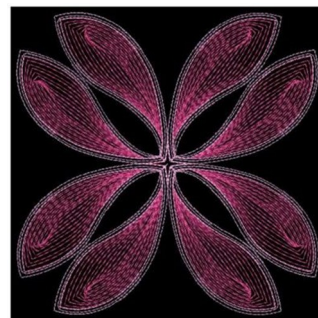

Name: Fancy Qilt Square Machine Embroidery Design

SKU: AP01-APE0587A006

Brand: Ace Points

Unique Colors: 13 (2 color Stops)

Unique Colors

	Color Name (Color Code)	Manufacturer - Type
	Super White (1001) [No Color Selected]	madeira - rayon
	Dusty Lilac (1263) [No Color Selected]	madeira - rayon
	Crocus (286)	Exquisite - Polyester 1000m

Complete Color Sequence

#		Color Name (Color Code)	Manufacturer - Type
1		Super White (1001) [No Color Selected]	madeira - rayon
2		Super White (1001) [No Color Selected]	madeira - rayon
3		Crocus (286)	Exquisite - Polyester 1000m