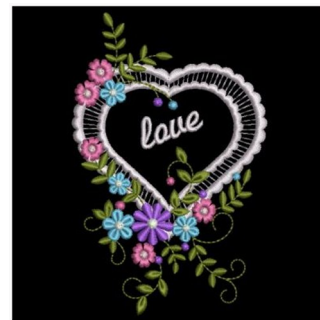

Name: Love Heart Machine Embroidery Design

SKU: AP01-APE0551A006

Brand: Ace Points

Unique Colors: 13 (8 color Stops)

Unique Colors

| | Color Name (Color Code) | Manufacturer - Type |
|--|--|-----------------------------|
| | Super White (1001) [No Color Selected] | madeira - rayon |
| | Dusty Lilac (1263) [No Color Selected] | madeira - rayon |
| | Crocus (286) | Exquisite - Polyester 1000m |