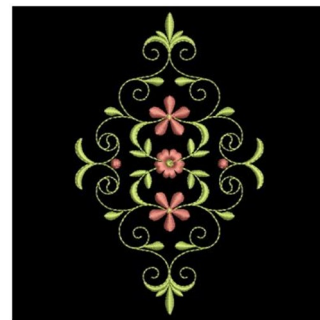

**Name:** Floral Spray Machine Embroidery Design

**SKU:** AP01-APE0537A009

**Brand:** Ace Points

**Unique Colors:** 13 (2 color Stops)

## Unique Colors

	<b>Color Name (Color Code)</b>	<b>Manufacturer - Type</b>
	Super White (1001) [No Color Selected]	madeira - rayon
	Dusty Lilac (1263) [No Color Selected]	madeira - rayon
	Crocus (286)	Exquisite - Polyester 1000m