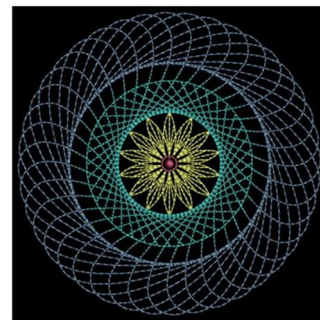

Name: Spiral Quilt Block Machine Embroidery Design

SKU: AP01-APE0521A012

Brand: Ace Points

Unique Colors: 13 (4 color Stops)

Unique Colors

	Color Name (Color Code)	Manufacturer - Type
	Super White (1001) [No Color Selected]	madeira - rayon
	Dusty Lilac (1263) [No Color Selected]	madeira - rayon
	Crocus (286)	Exquisite - Polyester 1000m

Complete Color Sequence

#		Color Name (Color Code)	Manufacturer - Type
1		Super White (1001) [No Color Selected]	madeira - rayon
2		Super White (1001) [No Color Selected]	madeira - rayon
3		Crocus (286)	Exquisite - Polyester 1000m