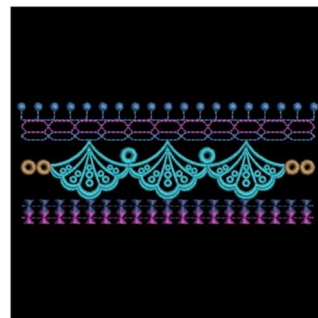

Name: Artistic Fan Border Machine Embroidery Design

SKU: AP01-APE0518A003

Brand: Ace Points

Unique Colors: 13 (5 color Stops)

Unique Colors

	Color Name (Color Code)	Manufacturer - Type
	Super White (1001) [No Color Selected]	madeira - rayon
	Dusty Lilac (1263) [No Color Selected]	madeira - rayon
	Crocus (286)	Exquisite - Polyester 1000m

Complete Color Sequence

#		Color Name (Color Code)	Manufacturer - Type
1		Super White (1001) [No Color Selected]	madeira - rayon
2		Super White (1001) [No Color Selected]	madeira - rayon
3		Crocus (286)	Exquisite - Polyester 1000m