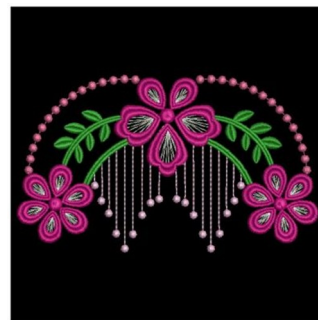

Name: Fancy Flowers Machine Embroidery Design

SKU: AP01-APE0510A005

Brand: Ace Points

Unique Colors: 13 (5 color Stops)

Unique Colors

| | Color Name (Color Code) | Manufacturer - Type |
|--|--|-----------------------------|
|  | Super White (1001) [No Color Selected] | madeira - rayon |
|  | Dusty Lilac (1263) [No Color Selected] | madeira - rayon |
|  | Crocus (286) | Exquisite - Polyester 1000m |

Complete Color Sequence

| # | | Color Name (Color Code) | Manufacturer - Type |
|---|---|--|--------------------------------|
| 1 |  | Super White (1001) [No Color Selected] | madeira - rayon |
| 2 |  | Super White (1001) [No Color Selected] | madeira - rayon |
| 3 |  | Crocus (286) | Exquisite - Polyester 1000m |