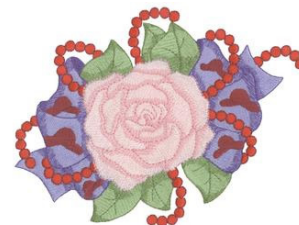

Name: Rose with Pearls Machine Embroidery Design

SKU: DC01-AP0056

Brand: Dakota Collectibles

Unique Colors: 13 (8 color Stops)

Unique Colors

	Color Name (Color Code)	Manufacturer - Type
	Super White (1001) [No Color Selected]	madeira - rayon
	Dusty Lilac (1263) [No Color Selected]	madeira - rayon
	Crocus (286)	Exquisite - Polyester 1000m

Complete Color Sequence

#		Color Name (Color Code)	Manufacturer - Type
1		Super White (1001) [No Color Selected]	madeira - rayon
2		Super White (1001) [No Color Selected]	madeira - rayon
3		Crocus (286)	Exquisite - Polyester 1000m