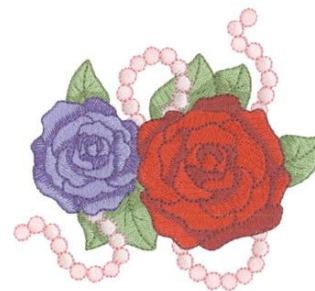

Name: Roses With Pearls Machine Embroidery Design

SKU: DC01-AP0054

Brand: Dakota Collectibles

Unique Colors: 13 (8 color Stops)

Unique Colors

	Color Name (Color Code)	Manufacturer - Type
	Super White (1001) [No Color Selected]	madeira - rayon
	Dusty Lilac (1263) [No Color Selected]	madeira - rayon
	Crocus (286)	Exquisite - Polyester 1000m

Complete Color Sequence

#		Color Name (Color Code)	Manufacturer - Type
1		Super White (1001) [No Color Selected]	madeira - rayon
2		Super White (1001) [No Color Selected]	madeira - rayon
3		Crocus (286)	Exquisite - Polyester 1000m