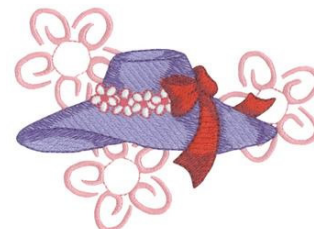

Name: Hat and Flowers Machine Embroidery Design

SKU: DC01-AP0036

Brand: Dakota Collectibles

Unique Colors: 13 (7 color Stops)

Unique Colors

	Color Name (Color Code)	Manufacturer - Type
	Super White (1001) [No Color Selected]	madeira - rayon
	Dusty Lilac (1263) [No Color Selected]	madeira - rayon
	Crocus (286)	Exquisite - Polyester 1000m

Complete Color Sequence

#		Color Name (Color Code)	Manufacturer - Type
1		Super White (1001) [No Color Selected]	madeira - rayon
2		Super White (1001) [No Color Selected]	madeira - rayon
3		Crocus (286)	Exquisite - Polyester 1000m