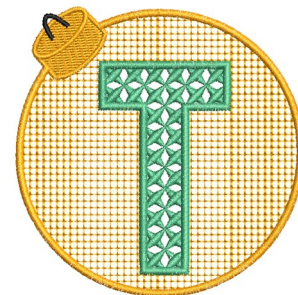

**Name:** Xmas Ornament T Machine Embroidery Design

**SKU:** AMD01-AMD10671

**Brand:** AlpineMastiff Designs

**Unique Colors:** 13 (3 color Stops)

## Unique Colors

	<b>Color Name (Color Code)</b>	<b>Manufacturer - Type</b>
	Super White (1001) [No Color Selected]	madeira - rayon
	Dusty Lilac (1263) [No Color Selected]	madeira - rayon
	Crocus (286)	Exquisite - Polyester 1000m

# Complete Color Sequence

#		Color Name (Color Code)	Manufacturer - Type
1		Super White (1001) [No Color Selected]	madeira - rayon
2		Super White (1001) [No Color Selected]	madeira - rayon
3		Crocus (286)	Exquisite - Polyester 1000m