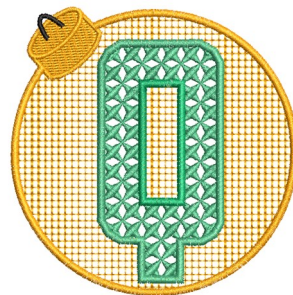

Name: Xmas Ornament Q Machine Embroidery Design

SKU: AMD01-AMD10668

Brand: AlpineMastiff Designs

Unique Colors: 13 (3 color Stops)

Unique Colors

	Color Name (Color Code)	Manufacturer - Type
	Super White (1001) [No Color Selected]	madeira - rayon
	Dusty Lilac (1263) [No Color Selected]	madeira - rayon
	Crocus (286)	Exquisite - Polyester 1000m

Complete Color Sequence

#		Color Name (Color Code)	Manufacturer - Type
1		Super White (1001) [No Color Selected]	madeira - rayon
2		Super White (1001) [No Color Selected]	madeira - rayon
3		Crocus (286)	Exquisite - Polyester 1000m