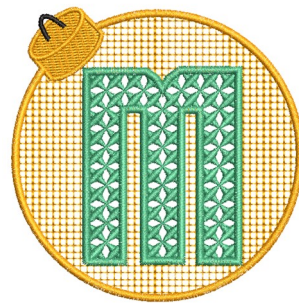

Name: Xmas Ornament M Machine Embroidery Design

SKU: AMD01-AMD10664

Brand: AlpineMastiff Designs

Unique Colors: 13 (3 color Stops)

Unique Colors

	Color Name (Color Code)	Manufacturer - Type
	Super White (1001) [No Color Selected]	madeira - rayon
	Dusty Lilac (1263) [No Color Selected]	madeira - rayon
	Crocus (286)	Exquisite - Polyester 1000m

Complete Color Sequence

#		Color Name (Color Code)	Manufacturer - Type
1		Super White (1001) [No Color Selected]	madeira - rayon
2		Super White (1001) [No Color Selected]	madeira - rayon
3		Crocus (286)	Exquisite - Polyester 1000m