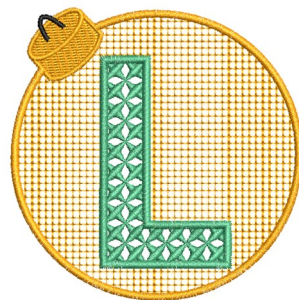

Name: Xmas Ornament L Machine Embroidery Design

SKU: AMD01-AMD10663

Brand: AlpineMastiff Designs

Unique Colors: 13 (3 color Stops)

Unique Colors

	Color Name (Color Code)	Manufacturer - Type
	Super White (1001) [No Color Selected]	madeira - rayon
	Dusty Lilac (1263) [No Color Selected]	madeira - rayon
	Crocus (286)	Exquisite - Polyester 1000m

Complete Color Sequence

#		Color Name (Color Code)	Manufacturer - Type
1		Super White (1001) [No Color Selected]	madeira - rayon
2		Super White (1001) [No Color Selected]	madeira - rayon
3		Crocus (286)	Exquisite - Polyester 1000m