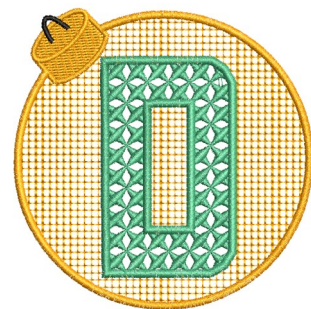

Name: Xmas Ornament D Machine Embroidery Design

SKU: AMD01-AMD10655

Brand: AlpineMastiff Designs

Unique Colors: 13 (3 color Stops)

Unique Colors

	Color Name (Color Code)	Manufacturer - Type
	Super White (1001) [No Color Selected]	madeira - rayon
	Dusty Lilac (1263) [No Color Selected]	madeira - rayon
	Crocus (286)	Exquisite - Polyester 1000m

Complete Color Sequence

#		Color Name (Color Code)	Manufacturer - Type
1		Super White (1001) [No Color Selected]	madeira - rayon
2		Super White (1001) [No Color Selected]	madeira - rayon
3		Crocus (286)	Exquisite - Polyester 1000m