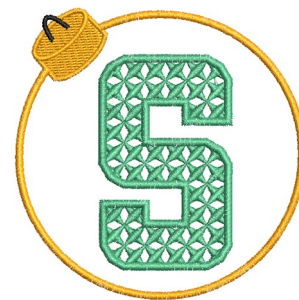

**Name:** Christmas Ornament S Machine  
Embroidery Design

**SKU:** AMD01-AMD10618

**Brand:** AlpineMastiff Designs

**Unique Colors:** 13 (3 color Stops)

## Unique Colors

	<b>Color Name (Color Code)</b>	<b>Manufacturer - Type</b>
	Super White (1001) [No Color Selected]	madeira - rayon
	Dusty Lilac (1263) [No Color Selected]	madeira - rayon
	Crocus (286)	Exquisite - Polyester 1000m