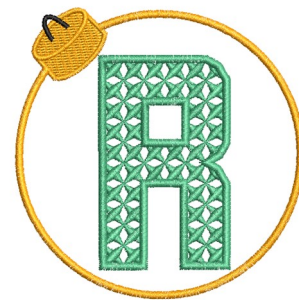

Name: Christmas Ornament R Machine
Embroidery Design

SKU: AMD01-AMD10617

Brand: AlpineMastiff Designs

Unique Colors: 13 (3 color Stops)

Unique Colors

	Color Name (Color Code)	Manufacturer - Type
	Super White (1001) [No Color Selected]	madeira - rayon
	Dusty Lilac (1263) [No Color Selected]	madeira - rayon
	Crocus (286)	Exquisite - Polyester 1000m

Complete Color Sequence

#		Color Name (Color Code)	Manufacturer - Type
1		Super White (1001) [No Color Selected]	madeira - rayon
2		Super White (1001) [No Color Selected]	madeira - rayon
3		Crocus (286)	Exquisite - Polyester 1000m